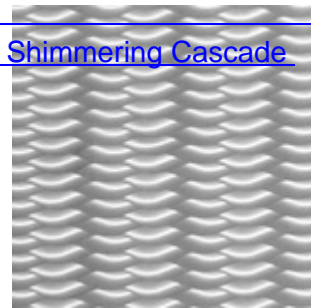

Decorative Metal | Metal Laminates | Kitchen Backsplashes | Architectural Metal

Decorative Metal | Metal Laminates | Kitchen Backsplashes

SpectraMetal Decorative Sheetmetal

Our SpectraMetal Decorative sheetmetal is available in clear aluminum, stainless steel, or one of 15 standard colors.

[Shimmering Cascade](#)

[Mist](#)

[Currents](#)

[Dancing Vines](#)

[Jungle Vines](#)

[Clouds](#)

[Herringbone](#)

[Engine Turn](#)